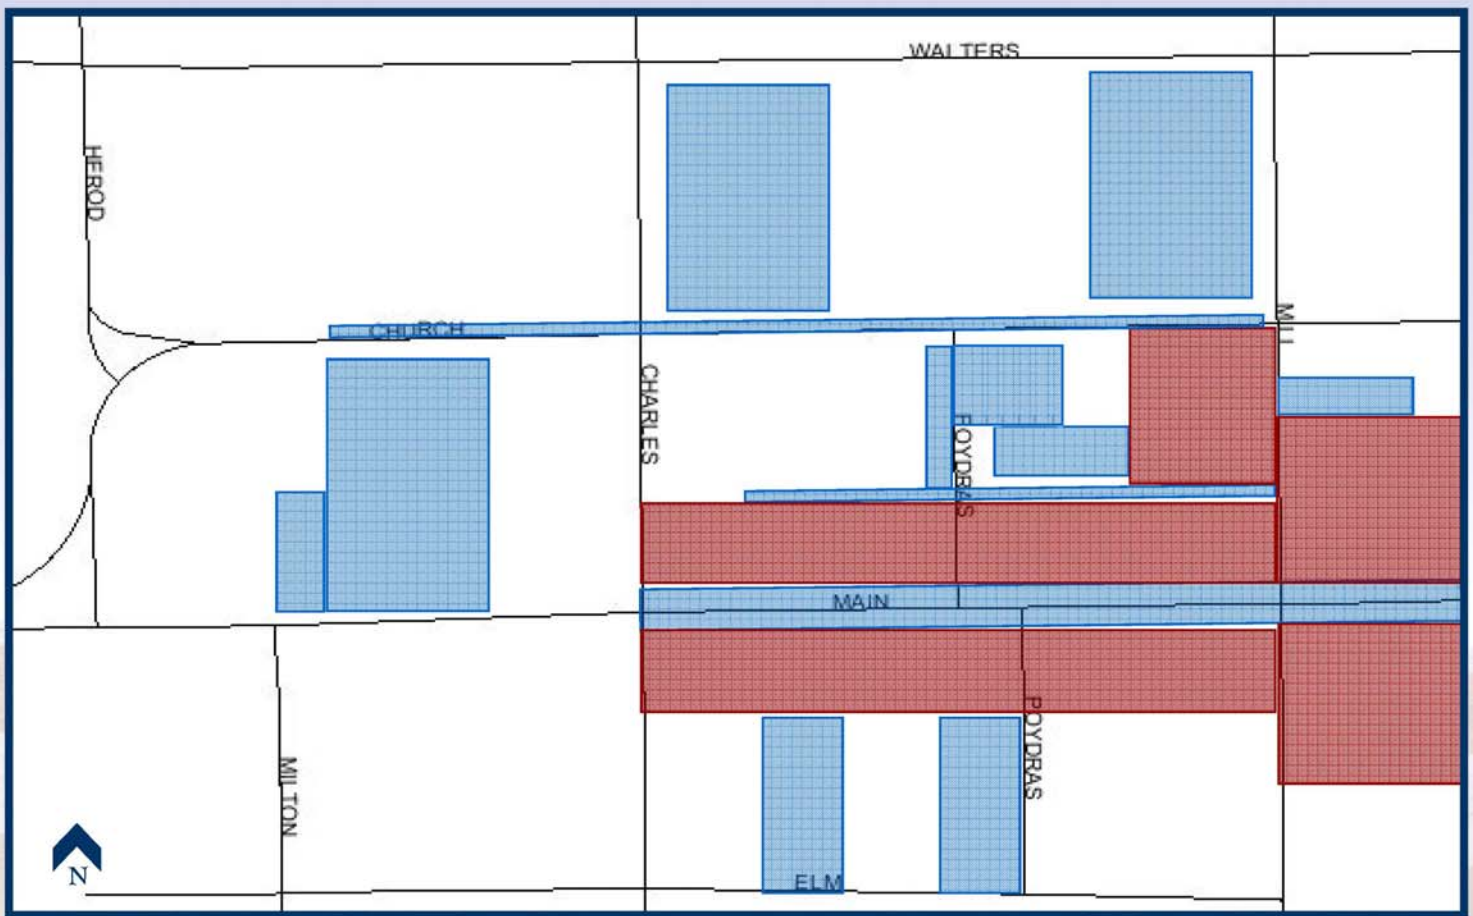

Old Town Center

Public Parking Map

Main Street (FM1171)

Lewisville, Texas

Finding your way around downtown....

Core Business District

Public Parking Area

Welcome to Old Town!

We hope you enjoy your visit to Old Town Center. This map will help you find your way to the various public parking locations near retailers, restaurants and interesting destinations in the Old Town Center District. Please pick up or download a copy of the Old Town Center Retail Guide (www.cityoflewisville.com/oldtown) for more information on the shopping and dining opportunities you will find downtown.